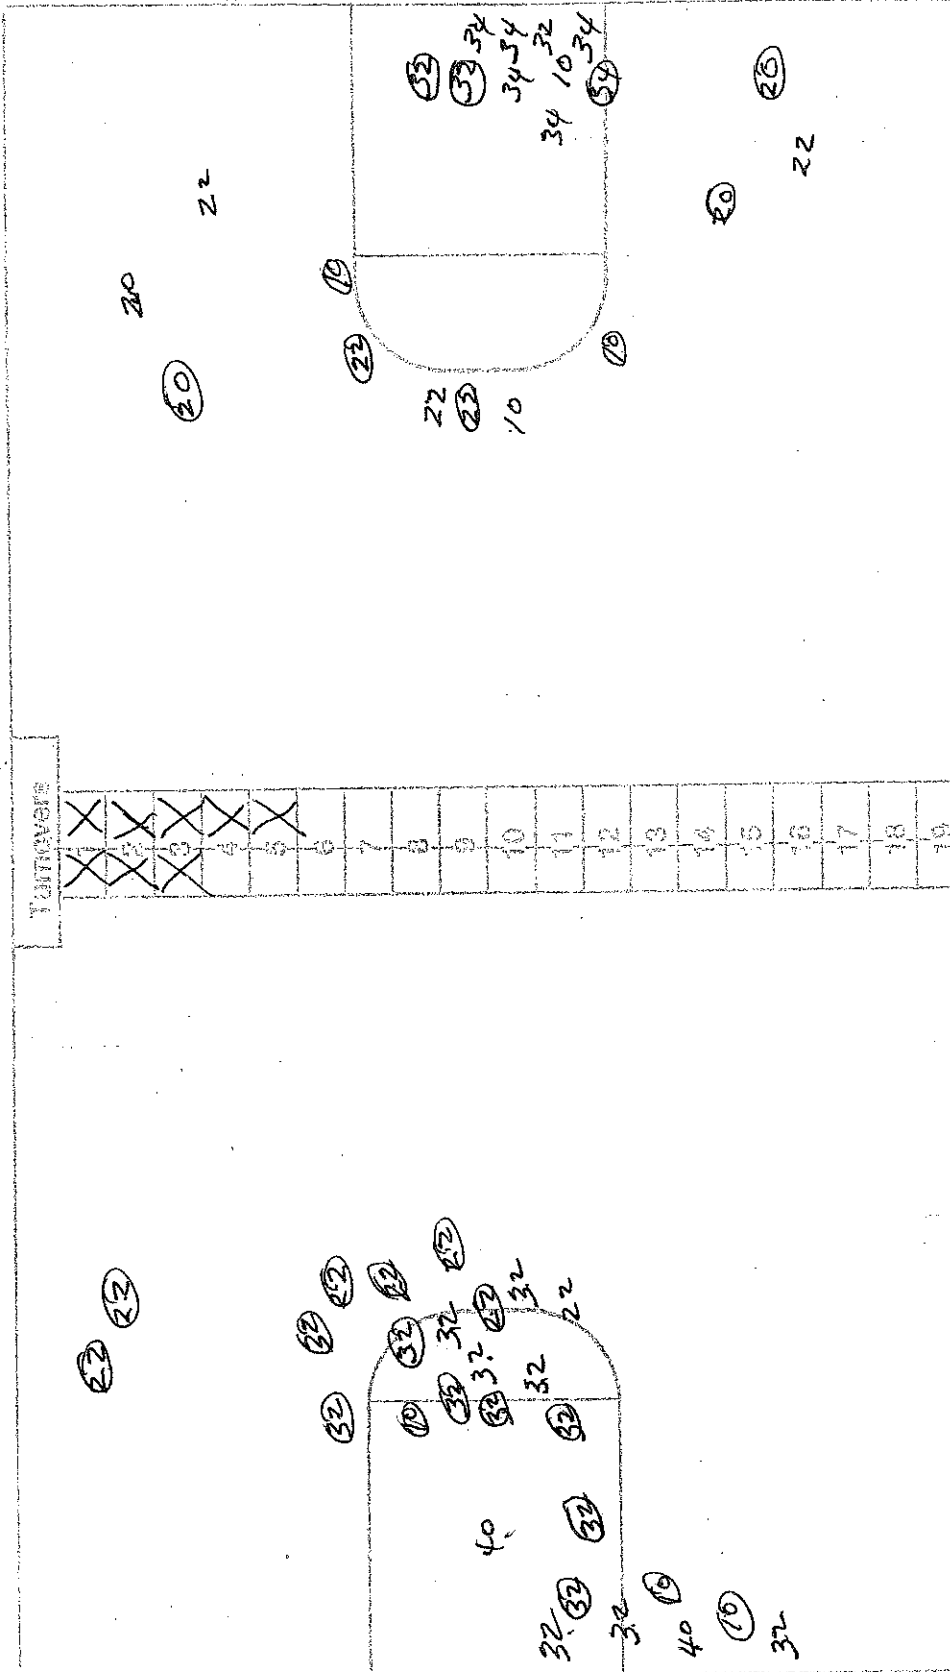

OFFICIAL NCAA BASKETBALL BOX SCORE

Date 3-28

Site RUFF AREA

VISITORS (Last Name, First)

No.	MADISON CENTRAL	FG	FGA	FT	FTA	REB		PF	TP	MIN	A	TO	BLK	S
						Off.	Def.							
22	DYER, STEVE	3	6	0	0	0	4	5	6	22	0	2		
32	LAKES, SHADE	5	5	0	1	3	5	2	10	28	0	2		
34	EVANS, SHAWN	5	14	2	6	1	2	4	12	31	0	3		
20	GOBLE, JERRY	7	13	0	2	2	0	2	14	31	1	2		
10	NAYLE, ROGER	5	14	0	0	2	1	4	10	31	4	2		
21	HUMPHREY, DEWY	0	0	2	2	1	0	2	2	3				
41	MILLER, JUBAL	0	0	2	2	1	0	0	2	1				
25	BURNS, STACY									1				
24	MIDDLETON, JEREL	1	1	0	0	1	0	0	2	1	0	1		
15	COMBS, KELLY	0	4	0	0	1	1	4	0	9				
35	LOVELAND, MIKE	0	1	0	0	0	1	0	0	1				
40	BROWN, CHRIS							1		1				
TEAM REBOUNDS (Included in Totals)						1	1							
TOTALS		26	58	6	13	13	15	24	58	160	5	12		

FG %: 1st Half 45.4 2nd Half 44.4 Game 26/58:44.8 Deadball
FT %: 1st Half 33.3 2nd Half 57.1 Game 6/13:46.1 Rebounds 1

HOME

No.	CLAY CO.	FG	FGA	FT	FTA	REB		PF	TP	MIN	A	TO	BLK	S
						Off.	Def.							
20	JACKSON, KEVIN	2	2	4	4	2	7	1	8	28	0	1		
10	CHADWELL, RUSSELL	9	15	4	6	0	5	3	22	30	2	3	2	
40	ROBINSON, CHARLIE	0	4	7	8	4	3	2	7	24	0	0		
22	FARMER, RUSSELL	7	8	1	1	1	1	3	15	28	0	1		
32	FARMER, RICHIE	9	21	6	7	3	4	2	24	30	2	1		
54	RAWLINGS, EUGENE					1		1		12	0	1		
30	GILBERT, ANTHONY									3	0	1		
50	GRAY, TERRY	1	1	0	0	1	0	0	2	1				
44	HICKS, MARTY						1			1				
42	BLAIR, DAVID							1		1				
12	WILSON, WILLIAM									1				
34	NICHOLASON, ROBERT									1				
TEAM REBOUNDS (Included in Totals)						1	1							
TOTALS		28	51	22	28	13	22	13	78	160	4	8	2	

FG %: 1st Half 62.9 2nd Half 64.5 Game 28/51:54.9 Deadball
FT %: 1st Half 83.3 2nd Half 77.2 Game 22/28:78.5 Rebounds

OFFICIALS: RIP HATFIELD
MIKE CARTER

SCORE BY PERIODS	1st H.	2nd H.	OT	OT	FINA
MADISON CENTRAL	8	14	12	24	58
CLAY CO.	16	23	17	22	78

Technical Fouls:
Attendance 18,500

Game 14-1

NCAA BASKETBALL SHOT CHART

First Half

Second Half

(Circle one)

Layups

Team MADISON CENTRAL 22

Team CTRY CO 39

Attempted 22

Made 10

Percentage _____

Attempted 27

Made 17

Percentage _____

Layups