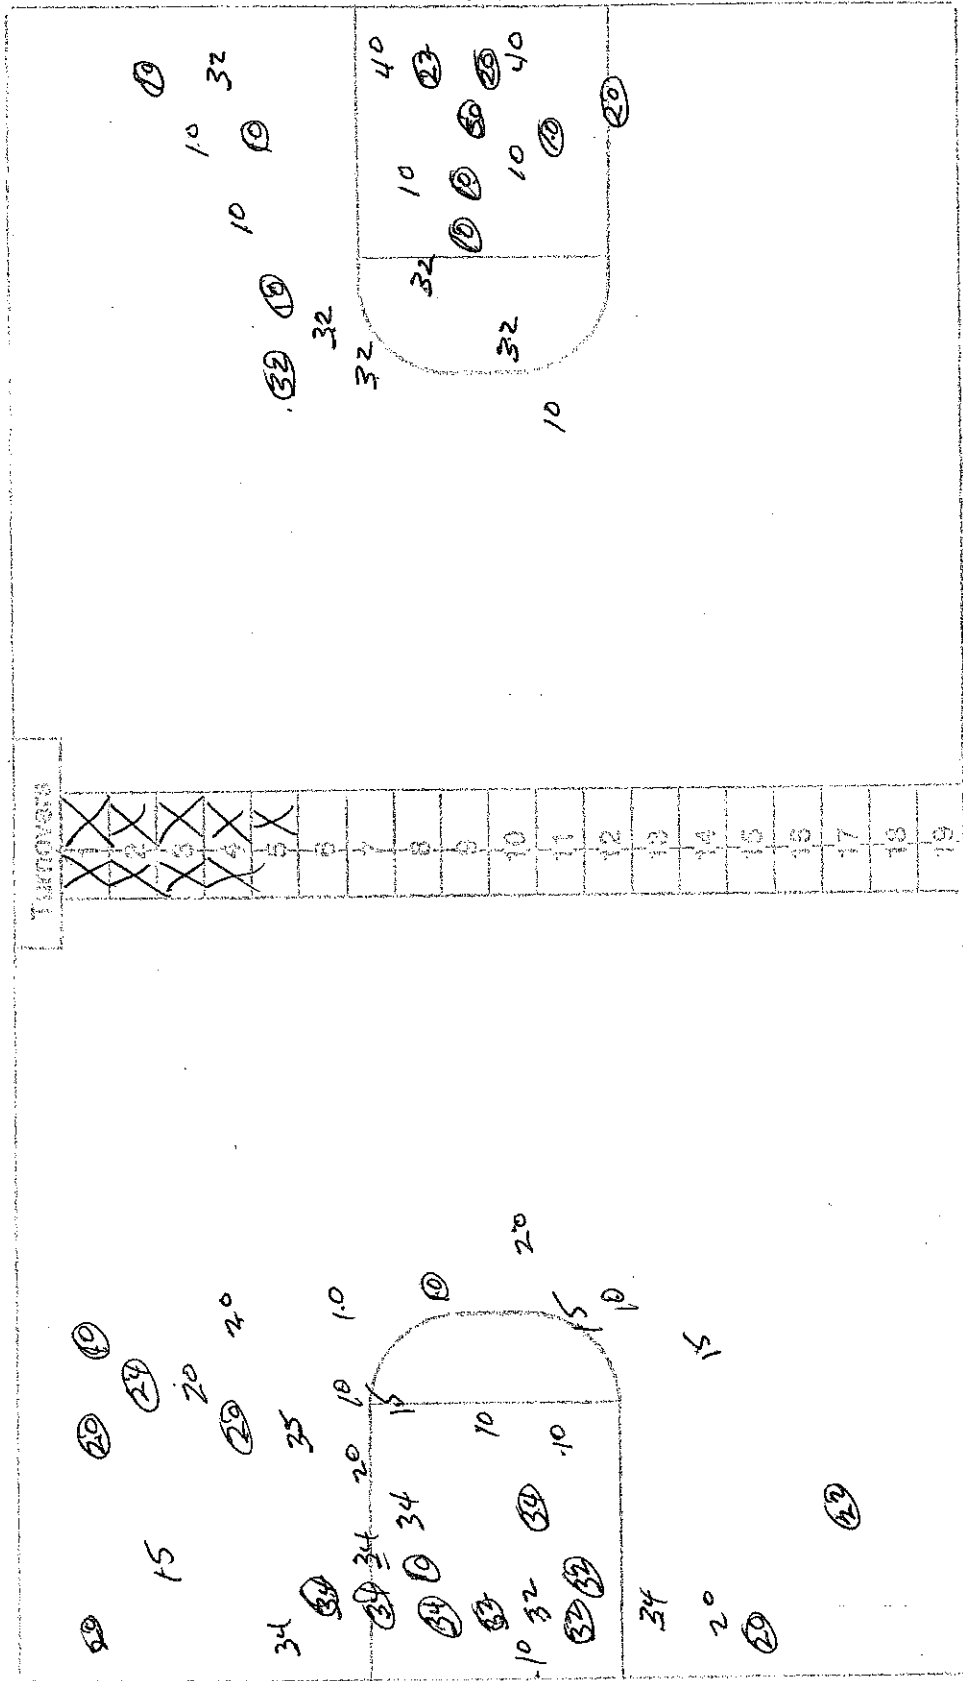

		<u>Second Quarter</u>	
7:26	foul on Dyer P1,T2		
7:16	Nayle fouls P2,T3	8-18	R. Farmer from 15 ft
7:10		8-20	Chadwell 8 ft jumper (Farmer)
6:43			
6:40	Madison Central Timeout (1)		
6:29	Evans FTA+		foul on Rawlings P1,T5 BONUS
6:09		8-22	Farmer spins in the lane
5:54	Goble from the R corner	10-22	
5:35		10-24	Farmer from 14 ft
5:20	foul on Goble P1,T4	10-25	Chadwell FTA-FT
5:05	Dyer 15 ft jumper (Nayle)	12-25	
4:49		12-27	Farmer again hits from the lane
4:36	Dyer 15 ft L side	14-27	
4:21	foul on Nayle P3,T5	14-29	Farmer FT-FT
4:08	Evans 10 ft R baseline	16-29	
3:52		16-31	R. Farmer 20 ft (Farmer)
3:19		16-33	Farmer takes long rebound and hits 16 ft jump shot
2:39	Evans FT+FT	18-33	Farmer fouls P2,B
2:13		18-35	R. Farmer 14 ft in the lane
1:57	Nayle 14 ft jumper	20-35	
1:43		20-37	Chadwell 10 ft jumper
1:30	Nayle nails the 20 ft jumper	22-37	
1:20	foul on Dyer P2	22-39	Jackson FT-FT
		HALF	

Game 14-2

NCAA BASKETBALL SHOT CHART

First Half

Second Half

(Circle one)

Layups

Team Clay Co

Team Madison Central